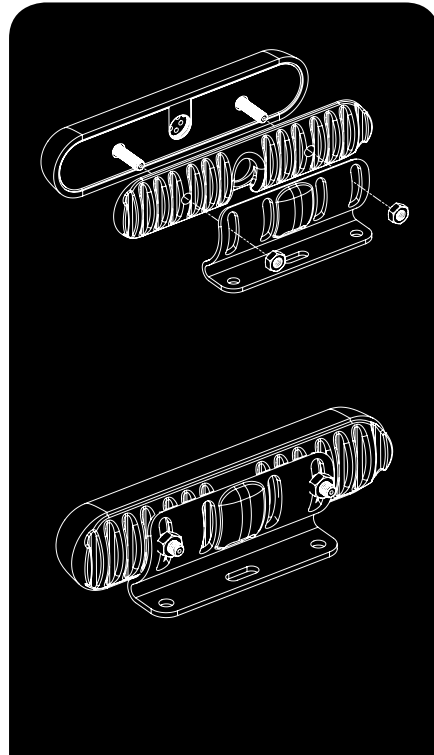

## Stud Mount

Installs with threaded studs and nuts  
No exposed fasteners  
Three holes drilled into vehicle  
Full silicone seal light to vehicle

## Screw Mount

Installs with 2 screws  
Screws are exposed after installation  
Three holes drilled into vehicle  
Silicone seal light to vehicle

Depth: 0.42" (1 cm) from mounting surface. Actual size.

# BRACKETS

**Quick Clip**  
Use with Quick Mount Light

**90 Degree with  
± 15 Degrees of Adjustment**  
Use with Stud Threaded Mount Light

**90 Degree Edge with  
± 15 Degrees of Adjustment**  
Use with Stud Threaded Mount Light