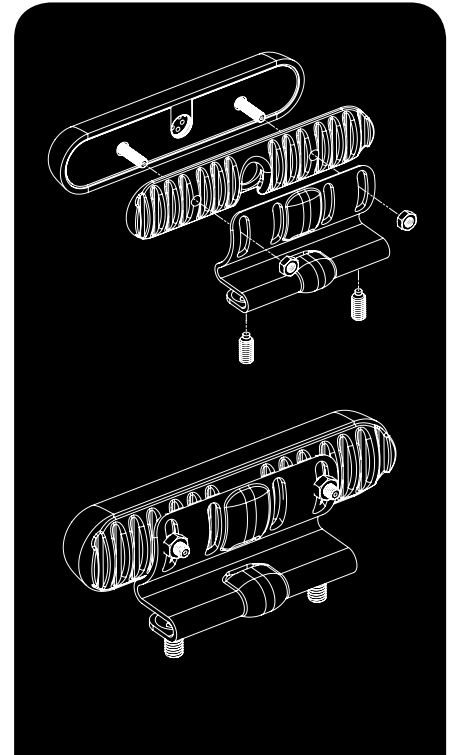

## Stud Mount

Installs with threaded studs and nuts  
No exposed fasteners  
Three holes drilled into vehicle  
Full silicone seal light to vehicle

## Screw Mount

Installs with 2 screws  
Screws are exposed after installation  
Three holes drilled into vehicle  
Silicone seal light to vehicle

Depth: 0.42" (1 cm) from mounting surface. Actual size.

# BRACKETS

**Quick Clip**  
Use with Quick Mount Light

**90 Degree with  
± 15 Degrees of Adjustment**  
Use with Stud Threaded Mount Light

**90 Degree Edge with  
± 15 Degrees of Adjustment**  
Use with Stud Threaded Mount Light